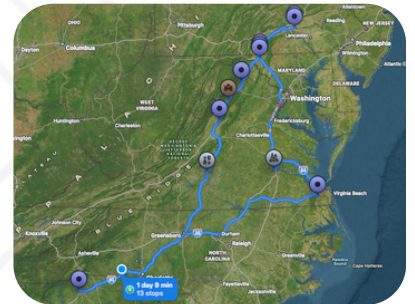

For His Glory,

Cody, Nikayla, and Atlas Carden

WWNTBM

See The Harvest Director

March 2026

Missions Conference at PBC

Our Map for March

Atlas!

SENDING CHURCH

Emmanuel Baptist Church
102 Canterbury Rd.
Kings Mountain, NC 28086

MISSION AGENCY

World Wide New Testament Baptist Missions
PO Box 725
Kings Mountain, NC 28086

CONTACT INFO

cody@wwntbm.net
336-500-7185
seetheharvest.com